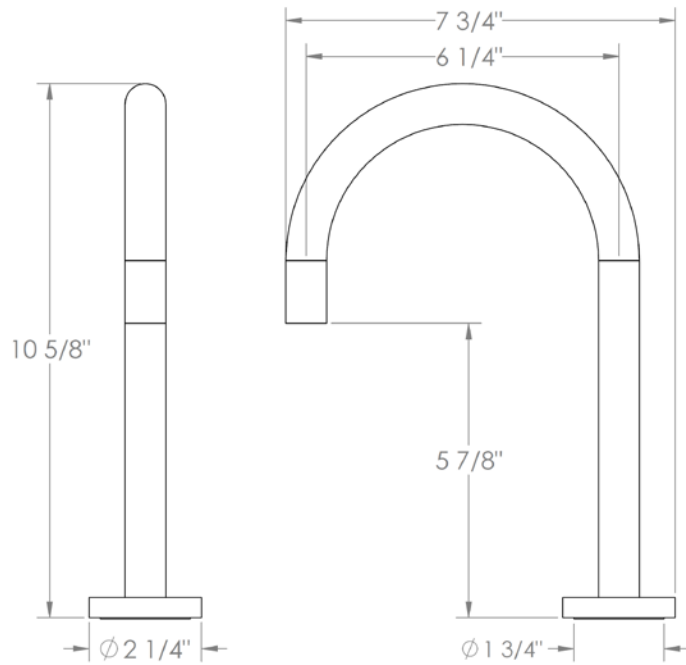

**21-DS**  
Deck Mounted Bath Spout

Meets the applicable requirements of ASME A112.18.1-2005/CSA B125.1-05, entitled "Plumbing Supply Fittings"

**WATERMARK** DESIGNS 5/31/2018

350 Dewitt Ave Brooklyn NY 11207 USA T 718 257 2800 F 718 257 2144 info@watermark-designs.com